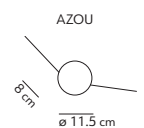

light direction

installation options

AZOU 7

Chris Basias / 2019

code	colour	PRICE vat excl.
K3454117MB	● white marble - lamp	1350 €
K3454117MN	● black marble - lamp	
K3454117MO	● green onyx - lamp	2350 €
345-PLUGEU / GB	● black - plug kit - dimmer included	160 €
ALI-0003	● driver - dimmable 1-10V or push	105 €
500515N	● black - canopy - driver not included	115 €