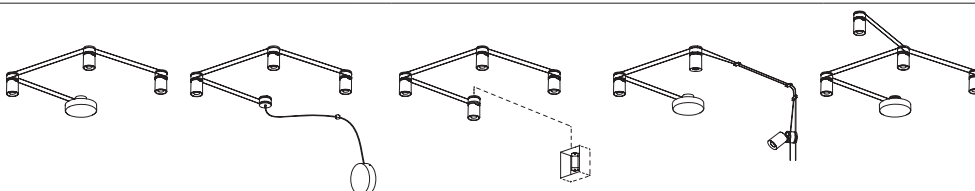

light source not included

GU 5.3

light direction

MITOS SPOT

DRIVER KIT

CABLE HOLDER PLATE

installation options

MOTUS