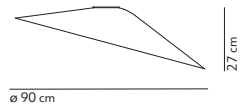

KATE

Francesca Smiraglia / 2023

code	colour	PRICE vat excl.
KATE 2700K		
K510434B27	white	940 €
510434-60227	gold leaf	1850 €
510434-XXX27	colours on request	1150 €
KATE 3000K		
K510434B30	white	940 €
510434-60230	gold leaf	1850 €
510434-XXX30	colours on request	1150 €

feeding	dimnable	certifications	materials
220-240 / 120 V	phase cut	⊕ IP20 CE	metal + polyethylene
light source included		light direction	
KATE 2700 K: board LED 1x65W - 2700 K - 6856 lm - CRI>90			
KATE 3000 K: board LED 1x65W - 3000 K - 6956 lm - CRI>90