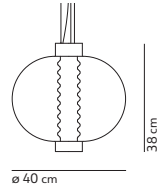

BIRD STANDARD LENGTHS
2 TIGES INCLUDED

BIRD +
TIGE 50.5 CM

BIRD +
TIGE 110.5 CM

BOLHA

Valerio Sommella & Anonima Luci / 2021

code	colour	PRICE vat excl.
K502419A	 amber	1450 €

feeding	dimmable	certifications	materials
220-240 / 120 V	phase cut	⊕ IP20  	glass + aluminium
light source included		canopy	light direction
board LED 1x22W 2700 K - 2200 lm - CRI>90		brown	