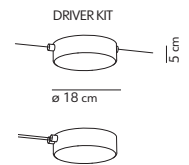

installation options