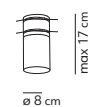

multiple composition system capability

spot n°: max 9 (dimmable max 5 spots) - cable length: max 2 x 30m

light source not included

GU 5.3

light direction

MITOS SPOT