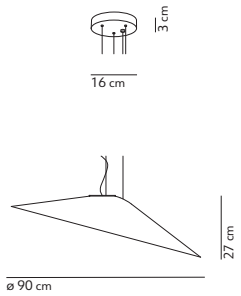

KATE SUSPENSION

Francesca Smiraglia / 2024

code	colour	PRICE vat excl.
KATE SUSPENSION 2700K		
K510437B27	● white	1100 €
510437-60227	● gold leaf	1970 €
510437-XXX27	● colours on request	1270 €
KATE SUSPENSION 3000K		
K510437B30	● white	1100 €
510437-60230	● gold leaf	1970 €
510437-XXX30	● colours on request	1270 €

feeding	dimnable	certifications	materials
220-240 / 120 V	phase cut	⊕ IP20 CE	metal + polyethylene
light source included	canopy	light direction	
KATE SUSPENSION 2700 K: board LED 1x65W 2700 K - 6856 lm - CRI>90 KATE SUSPENSION 3000 K: board LED 1x65W 3000 K - 6956 lm - CRI>90	white or gold leaf or colours on request