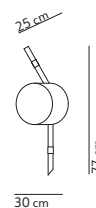

ø 12 cm

4.5 cm

80 cm

5.5 cm

FLOED

StorageMilano / 2020

code	colour	PRICE vat excl.
K375416BR	● bronze	845 €

feeding	dimnable	certifications	materials
220-240 / 120 V	yes	⊕ IP20 CE ENEC	glass + metal
light source not included			light direction
1x70 W max - E27 (E26) - L 10.5cm max			