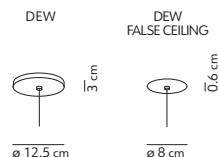

DEW

Emmanuel Babled / 2009

code	colour	PRICE vat excl.
DEW		
0451291EU	● chrome	395 €
0451291NEU	● black RAL9005	425 €
0451291OEU	● brass	

DEW FALSE CEILING		
0451291C	● chrome	380 €
0451291CN	● black RAL9005	415 €
0451291CO	● brass	

feeding	dimnable	certifications	materials
220-240 / 120 V	phase cut	⊕ IP20 CE ENE Ⓜ*	glass + metal
		*only DEW	

special requests

It is possible to ask for quotes for different shapes, sizes and finishing according to your needs.

light source included	canopy + cable length	light direction
board LED 1x5 W 2700 K - 440 lm - CRI>90	chromed or black or brass cable length 250 cm