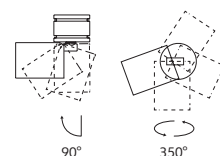

light source not included

GU 5.3

light direction

MITOS SPOT

DRIVER KIT

CABLE HOLDER PLATE

installation options

MOTUS