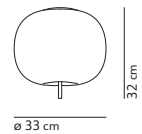

KUSHI 33 CEILING

Alberto Saggia & Valerio Sommella / 2015

code	colour	PRICE vat excl.
K220105N	● black RAL9005	430 €
K220105O	● brass	
K220105R	● copper	

feeding	dimmable	certifications	materials
220-240 / 120 V	yes	⊕ IP20 CE ENEC	glass + metal

light source	not included	light direction
1x30 W max - E27 (E26)