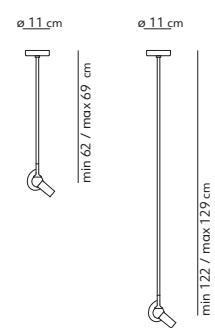

BIRD +
TIGE 50.5 CM

BIRD +
TIGE 110.5 CM