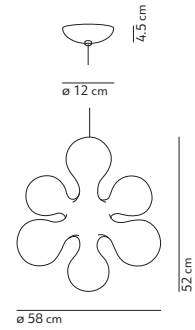

light source not included	light direction
1x105 W max - E27 (E26)	

ATOMIUM SUSPENSION

Hopf&Wortmann - Büro Für Form / 2006

code	colour	PRICE vat excl.	
011892BIEU	white	650 €	
feeding	dimnable	certifications	materials
220-240 / 120 V	yes	⊕ IP20	polyethylene
light source not included	canopy	light direction	
6x40 W max - E14 (E12)	white		