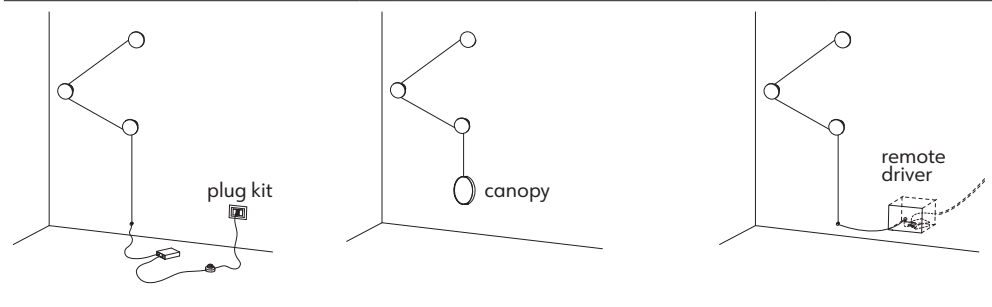

ATOMIUM WALL

Hopf&Wortmann - Büro Für Form / 2006

code	colour	PRICE vat excl.	
011891BIEU	● white	440 €	
feeding	dimmable	certifications	materials
220-240 / 120 V	yes	⊕ IP20 CE ERC	polyethylene
light source	not included		light direction
3x40 W max - E14 (E12)			

AZOU 3

Chris Basias / 2019

code	colour	PRICE vat excl.
K3454113MB	● white marble - lamp	720 €
K3454113MN	● black marble - lamp	
K3454113MO	● green onyx - lamp	1140 €
345-PLUGEU / GB	● black - plug kit - dimmer included	160 €
ALI-0003	● driver - dimmable 1-10V or push	105 €
500515N	● black - canopy - driver not included	115 €

feeding	dimmable	certifications	materials
220-240 / 120 V	yes	◆ IP20 CE ERC lamp ⊕ IP20 CE ERC lamp + driver ⊕ IP20 CE ERC lamp + plug kit	metal + marble or onyx

light source	light direction
included board LED 3x4.2 W 2700 K - 1350 lm - CRI>90	

installation options