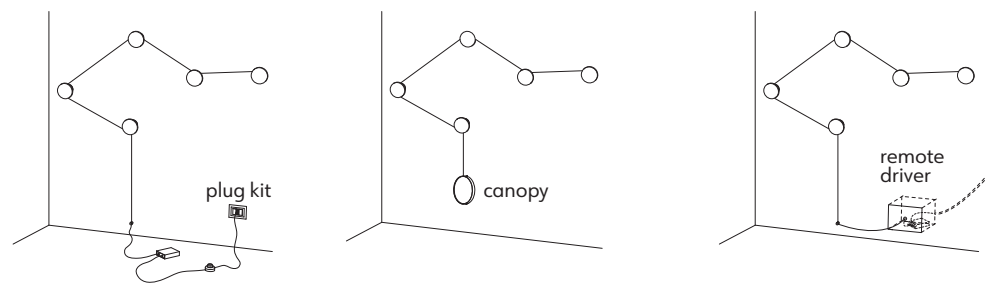

light direction

installation options

AZOU 7

Chris Basias / 2019

code	colour	PRICE vat excl.
K3454117MB	● white marble - lamp	1350 €
K3454117MN	● black marble - lamp	
K3454117MO	● green onyx - lamp	2350 €
345-PLUGEU / GB	● black - plug kit - dimmer included	160 €
ALI-0003	● driver - dimmable 1-10V or push	105 €
500515N	● black - canopy - driver not included	115 €