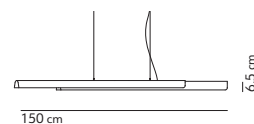

DALA LINEAR

Francesca Smiraglia / 2022

code	colour	PRICE vat excl.
DALA LINEAR 2700 K		
K503427GL	dark grey + wood finish	950 €
K503427SL	sand + wood finish	
K503427GC	dark grey + concrete finish	
K503427SC	sand + concrete finish	
K503427GR	dark grey + copper	
K503427SR	sand + copper	

DALA LINEAR 3000 K		
K503427GL30	dark grey + wood finish	950 €
K503427SL30	sand + wood finish	
K503427GC30	dark grey + concrete finish	
K503427SC30	sand + concrete finish	
K503427GR30	dark grey + copper	
K503427SR30	sand + copper	

feeding	dimmable	certifications	materials
220-240 / 120 V	phase cut	⊕ IP20 CE Ⓜ	metal

light source included	canopy	light direction
DALA LINEAR 2700 K: board LED 1x43 W 2700 K - 5150 lm - CRI>90	dark grey or sand	
DALA LINEAR 3000 K: board LED 1x43 W 3000 K - 5300 lm - CRI>90