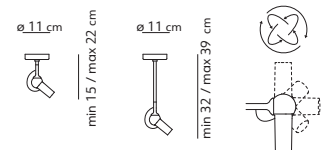

BIRD CEILING

Jordi Pla / 2024

code	colour	PRICE vat excl.	
514440NEU	black RAL9005 - 2 tiges included	250 €	
514440BEU	white RAL9010 - 2 tiges included		
514440REU	brick red - 2 tiges included		
514-AC1N	black RAL9005 - tige 50.5 cm	35 €	
514-AC1B	white RAL9010 - tige 50.5 cm		
514-AC1R	brick red - tige 50.5 cm		
514-AC2N	black RAL9005 - tige 110.5 cm	50 €	
514-AC2B	white RAL9010 - tige 110.5 cm		
514-AC2R	brick red - tige 110.5 cm		
feeding	dimnable	certifications	materials
220-240 / 120 V	phase cut	⊕ IP20	metal
light source included	light direction		
board LED 1x6 W max 2700 K - 660 lm - CRI>90			

BIRD STANDARD LENGTHS
2 TIGES INCLUDED