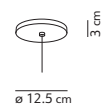

MOTUS

Shulab / 2023

code	colour	PRICE vat excl.
K512436B	● white RAL9010	470 €
K512436N	● black RAL9005	
K512436R	● red RAL3016	

feeding	dimnable	certifications	materials
220-240 / 120 V	phase cut	⊕ IP20 CE	glass + metal

sliding mechanism

press the button - slide up or slide down - release the button to fix the lamp at the desired height

light source included	canopy	light direction
board LED 1x22 W 2700 K - 2346 lm - CRI>90	white or black or red	

NAMI

Alberto Saggia & Valerio Sommella / 2017

code	colour	PRICE vat excl.
K405340N	● black RAL9005	1970 €
K405340	● brass	

feeding	dimnable	certifications	materials
100-240 V	1-10V	⊕ IP20 CE ENEC	glass + metal

light source included	canopy	light direction
strip LED 60 W 2700 K - 6020 lm - CRI>90	black or brass	

OPYO SUSPENSION

Cristina Celestino / 2019

code	colour	PRICE vat excl.
K350356B	● white RAL9010	420 €
K350356C	● coral RAL3012	
K350356O	● brass	

feeding	dimnable	certifications	materials
220-240 / 120 V	yes	⊕ IP20 CE ENEC	glass + metal

light source not included	canopy	light direction
1x70 W max - E27 (E26)	white