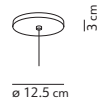

JER

Valerio Sommella & Anonima Luci / 2021

code	colour	PRICE vat excl.
K504421FB	smokey blue	585 €
K504421FM	smokey brown	
K504421FV	smokey green	

feeding	dimnable	certifications	materials
220-240 / 120 V	phase cut	⊕ IP20 CE ENEC	glass + metal
light source included		canopy	light direction
board LED 1x6W 2700 K - 495 lm - CRI>80		black	

KATE

Francesca Smiraglia / 2023

code	colour	PRICE vat excl.
KATE 2700K		
K510434B27	white	940 €
510434-60227	gold leaf	1850 €
510434-XXX27	colours on request	1150 €
KATE 3000K		
K510434B30	white	940 €
510434-60230	gold leaf	1850 €
510434-XXX30	colours on request	1150 €

feeding	dimnable	certifications	materials
220-240 / 120 V	phase cut	⊕ IP20 CE	metal + polyethylene
light source included		light direction	
KATE 2700 K: board LED 1x65W - 2700 K - 6856 lm - CRI>90			
KATE 3000 K: board LED 1x65W - 3000 K - 6956 lm - CRI>90