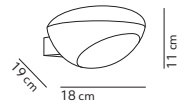

TUA

Behurt / 2014

code	colour	PRICE vat excl.
100266SNL	● black tin	390 €

feeding	dimmable	certifications	materials
220-240 / 120 V	yes	⊕ IP20 CE ENEC	glass + metal

light source	not included	light direction
1x100 W max - R7s - L 78 mm