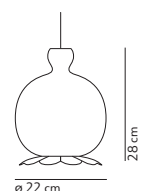

OPYO SUSPENSION

Cristina Celestino / 2019

code	colour	PRICE vat excl.
K350356B	● white RAL9010	420 €
K350356C	● coral RAL3012	
K350356O	● brass	

feeding	dimnable	certifications	materials
220-240 / 120 V	yes	⊕ IP20 CE ENEC	glass + metal

light source not included	canopy	light direction
1x70 W max - E27 (E26)	white