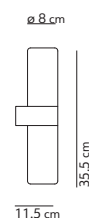

PASTILLA

Patricia Urquiola / 2000

code	colour	PRICE vat excl.

218970BIAEU	● white RAL9016	350 €
218970BREU	● bronze	

feeding	dimmable	certifications	materials
220-240 / 120 V	yes	⊕ IP20 CE ENEC	glass + metal

light source not included	light direction
2x42 W max - E14 (E12)