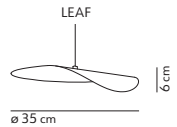

FLOW CEILING

Chris Basias / 2022

code	colour	PRICE vat excl.
506429N	● black RAL9005	260 €

LEAF		
506430N	● black RAL9005 - accessory	140 €

feeding	dimmable	certifications	materials
120-240 V	yes	⊕ IP20 CE	glass + metal

light source	not included	light direction
1x25W max - G9