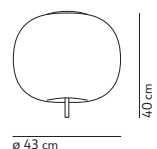

KUSHI XL CEILING

Alberto Saggia & Valerio Sommella / 2022

code	colour	PRICE vat excl.
K217105N	● black RAL9005	580 €
K217105O	● brass	
K217105R	● copper	

feeding	dimmable	certifications	materials
220-240 / 120 V	yes	⊕ IP20 CE ENEC	glass + metal

light source	not included	light direction
2x70 W max - E27 (E26)