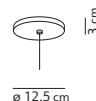

KUSHI 33 SUSPENSION

Alberto Saggia & Valerio Sommella / 2015

code colour PRICE vat excl.

K221105N	● black RAL9005	520 €
K221105O	● brass	
K221105R	● copper	

feeding	dimmable	certifications	materials
220-240 / 120 V	yes	⊕ IP20 CE ENEC	glass + metal

light source not included	canopy	light direction
1x30 W max - E27 (E26)	white