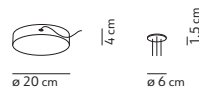

VICEVERSA

Noé Duchaufour Lawrance / 2019

code	colour	PRICE vat excl.

VICEVERSA		
K370280GA	● amber	1290 €
K370280GF	● smokey grey