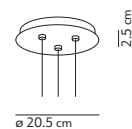

DEW

Emmanuel Babled / 2009

code	colour	PRICE vat excl.
DEW		
0451291EU	● chrome	395 €
0451291NEU	● black RAL9005	425 €
0451291OEU	● brass	

DEW FALSE CEILING		
0451291C	● chrome	380 €
0451291CN	● black RAL9005	415 €
0451291CO	● brass	

feeding	dimnable	certifications	materials
220-240 / 120 V	phase cut	⊕ IP20 CE ENE Ⓜ*	glass + metal
		*only DEW	

special requests

It is possible to ask for quotes for different shapes, sizes and finishing according to your needs.

light source included	canopy + cable length	light direction
board LED 1x5 W 2700 K - 440 lm - CRI>90	chromed or black or brass cable length 250 cm	

DEW 3

Emmanuel Babled / 2009

code	colour	PRICE vat excl.
0451293EU	● chrome	1150 €
0451293NEU	● black RAL9005	1250 €
0451293OEU	● brass	

feeding	dimnable	certifications	materials
220-240 / 120 V	phase cut	⊕ IP20 CE ENE Ⓜ	glass + metal
light source included			light direction
board LED 3x5 W 2700 K - 1320 lm - CRI>90