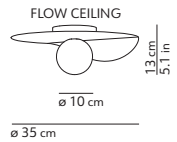

FLOW CEILING

Chris Basias / 2022

code	colour	PRICE vat excl.
506429N	● black RAL9005	260 €

LEAF		
506430N	● black RAL9005 - accessory	140 €

feeding	dimmable	certifications	materials
120-240 V	yes	⊕ IP20 CE	glass + metal

light source	not included	light direction
1x25W max - G9