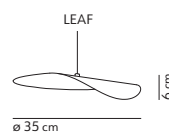

FLOW

Chris Basias / 2022

code	colour	PRICE vat excl.
506428N	● black RAL9005	250 €
500500N	● black RAL9005 - canopy	68 €
500501N	● black RAL9005 - false ceiling canopy	42 €
500517N	● black RAL9005 - multiple canopy max 8 lamps	230 €
LEAF		
506430N	● black RAL9005 - accessory	140 €

feeding	dimnable	certifications	materials
120-240 V	yes	⊕ IP20 CE	glass + metal
light source not included			light direction
1x25W max - G9