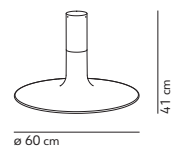

LOUIS

Studio 14 / 2013

code	colour	PRICE vat excl.
LOUIS 34		
K075245	● white	370 €
LOUIS 41		
K075245M	● white	390 €
LOUIS 48		
K075245L	● white	410 €

feeding	dimnable	certifications	materials
220-240 / 120 V	yes	⊕ IP20 CE ENE	polyethylene + aluminium
light source	not included	light direction	
1x30W max - E27 (E26) Ø 5.5cm max