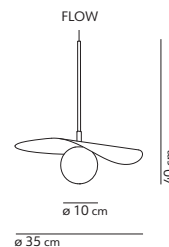

FLOW

Chris Basias / 2022

code	colour	PRICE vat excl.
506428N	● black RAL9005	250 €
500500N	● black RAL9005 - canopy	68 €
500501N	● black RAL9005 - false ceiling canopy	42 €
500517N	● black RAL9005 - multiple canopy max 8 lamps	230 €
LEAF		
506430N	● black RAL9005 - accessory	140 €

feeding	dimnable	certifications	materials
120-240 V	yes	⊕ IP20 CE	glass + metal
light source not included			light direction
1x25W max - G9