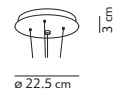

SPILLO SUSPENSION

Constantin Wortmann / 2010

code	colour	PRICE vat excl.
232135EU	white	430 €

feeding	dimmable	certifications	materials
220-240 / 120 V	yes	⊕ IP20	polyethylene + metal
light source not included		canopy	light direction
1x21W max - E27 (E26) - Ø 5cm max		white	

TRIPOD SUSPENSION

Christophe Pillet / 2002

code	colour	PRICE vat excl.
223945BIEU	white	730 €
223945ECEU	ecru	
223945MOEU	moka	

feeding	dimmable	certifications	materials
220-240 / 120 V	yes	⊕ IP20	metal + fabric
light source not included		canopy	light direction
3x70 W max - E27 (E26)		white