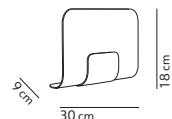

NAMI WALL

Alberto Saggia & Valerio Sommella / 2020

code	colour	PRICE vat excl.

K340406N	● black RAL9005	310 €
K340406O	● brass	

feeding	dimmable	certifications	materials
220-240 / 120 V	phase cut	⊕ IP20 CE ENEC	glass + aluminium

light source included	light direction
board LED 1x12 W 2700 K - 1320 lm - CRI>90