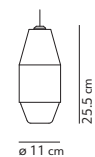

feeding	dimnable	certifications	materials

220-240 / 120 V	yes	⊕ IP20 CE ENE	glass + metal

light source not included	canopy	light direction

1x20W max - E27 (E26)	brass