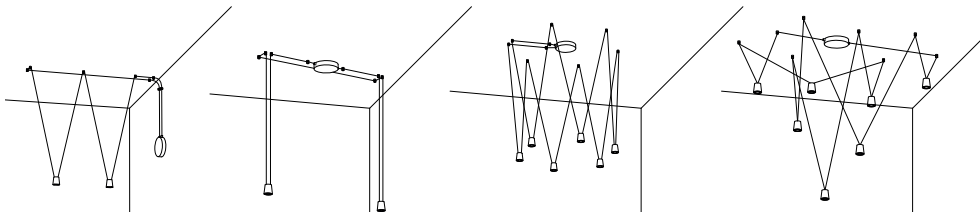

installation options