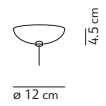

TRIPOD SUSPENSION

Christophe Pillet / 2002

code	colour	PRICE vat excl.
223945BIEU	white	730 €
223945ECEU	ecru	
223945MOEU	moka	

feeding	dimmable	certifications	materials
220-240 / 120 V	yes	⊕ IP20	metal + fabric
light source not included		canopy	light direction
3x70 W max - E27 (E26)		white