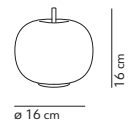

KUSHI 33 TABLE

Alberto Saggia & Valerio Sommella / 2015

code	colour	PRICE vat excl.
K222105N / GB	● black RAL9005	510 €
K222105O / GB	● brass	
K222105R / GB	● copper	

feeding	dimmer	certifications	materials
220-240 / 120 V	yes	□ IP20 CE ENEC Ⓢ	glass + metal
light source not included	light direction		
1x30 W max - E27