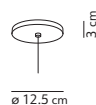

MINIMAL

David Pompa / 2017

code	colour	PRICE vat excl.
380315R *	copper	265 €
380315N *	black nickel	
ALI-CC350_8W	driver - not dimmable	30 €
500500N	black RAL9005 - canopy	68 €

*driver not included - false ceiling canopy included

feeding	dimmable	certifications	light source included	canopy	light direction
220-240 / 120 V	yes	IP20 Minimal IP20 Minimal + Driver ALI-CC350_8W IP20 Minimal + Canopy 500500N	board LED 1x3.15W 2700 K - 346 lm - CRI>90	black	

CANOPY