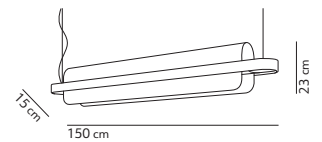

NAMI

Alberto Saggia & Valerio Sommella / 2017

code	colour	PRICE vat excl.
K405340N	● black RAL9005	1970 €
K405340	● brass	

feeding	dimnable	certifications	materials
100-240 V	1-10V	⊕ IP20 CE ENEC	glass + metal

light source included	canopy	light direction
strip LED 60 W 2700 K - 6020 lm - CRI>90	black or brass