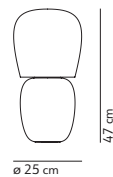

HIVE

Ini Archibong / 2017

code	colour	PRICE vat excl.
K390325B / GB	● white	550 €
K390325N / GB	● black	
K390325R / GB	● red	

feeding	dimmer	certifications	materials
220-240 / 120 V	no	□ IP20 CE ENEC	glass + ceramic
light source not included			light direction
1x30 W max - E27