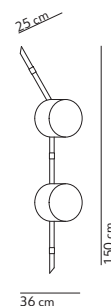

FLOED 2

StorageMilano / 2020

code	colour	PRICE vat excl.
K375417BR	● bronze	1450 €

feeding	dimnable	certifications	materials
220-240 / 120 V	yes	⊕ IP20 CE ENEC	glass + metal
light source not included			light direction
2x70 W max - E27 (E26) - L 10.5cm max