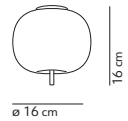

KUSHI 33 CEILING

Alberto Saggia & Valerio Sommella / 2015

code	colour	PRICE vat excl.
K220105N	● black RAL9005	430 €
K220105O	● brass	
K220105R	● copper	

feeding	dimmable	certifications	materials
220-240 / 120 V	yes	⊕ IP20 CE ENEC	glass + metal

light source	not included	light direction
1x30 W max - E27 (E26)