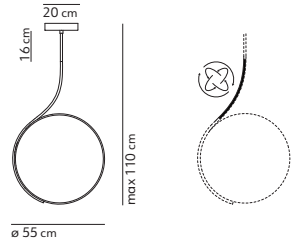

POISE CEILING

Robert Dabi / 2021

code	colour	PRICE vat excl.
505426N	● black RAL9005	460 €

feeding	dimmable	certifications	materials
220-240 / 120 V	phase cut	⊕ IP20 CE	metal

light source included	light direction
strip LED 1x28 W 2700 K - 3148 lm - CRI>90