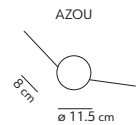

installation options