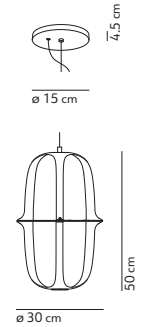

KOOI

Studio Shuu / 2023

code	colour	PRICE vat excl.	
509433N	● black RAL9005	680 €	
feeding	dimnable	certifications	materials
220-240 / 120 V	phase cut	⊕ IP20 CE	glass + metal
light source included	canopy	light direction	
board LED 1x26W 2700 K - 2179 lm - CRI>90	black