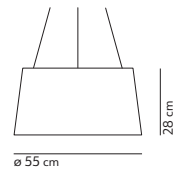

TRIPOD SUSPENSION

Christophe Pillet / 2002

code	colour	PRICE vat excl.
223945BIEU	white	730 €
223945ECEU	ecru	
223945MOEU	moka	

feeding	dimmable	certifications	materials
220-240 / 120 V	yes	⊕ IP20	metal + fabric
light source not included		canopy	light direction
3x70 W max - E27 (E26)		white