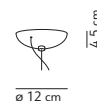

ø 12 cm

4.5 cm