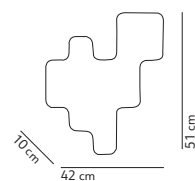

PIXEL

Bakery Group / 2009

code	colour	PRICE vat excl.

044128BIEU	● white	240 €

feeding	dimmable	certifications	materials
220-240 / 120 V	yes	⊕ IP20 CE ENEC	polyethylene + metal

light source not included	light direction
3x12 W max - E14 (E12)