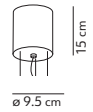

BIRD STANDARD LENGTHS
2 TIGES INCLUDED

BIRD +
TIGE 50.5 CM

BIRD +
TIGE 110.5 CM

BOLHA

Valerio Sommella & Anonima Luci / 2021

code	colour	PRICE vat excl.
K502419A	 amber	1450 €

feeding	dimmable	certifications	materials
220-240 / 120 V	phase cut	⊕ IP20  	glass + aluminium
light source included		canopy	light direction
board LED 1x22W 2700 K - 2200 lm - CRI>90		brown	