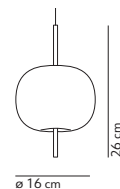

light source not included	canopy	light direction
1x25 W max - G9	white	

KUSHI 33 SUSPENSION

Alberto Saggia & Valerio Sommella / 2015

code colour PRICE vat excl.

K221105N	● black RAL9005	520 €
K221105O	● brass	
K221105R	● copper	