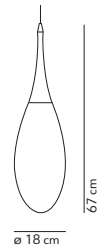

SPILLO SUSPENSION

Constantin Wortmann / 2010

code	colour	PRICE vat excl.
232135EU	white	430 €

feeding	dimmable	certifications	materials
220-240 / 120 V	yes	⊕ IP20	polyethylene + metal
light source not included		canopy	light direction
1x21W max - E27 (E26) - Ø 5cm max		white