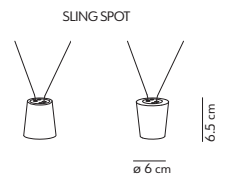

installation options