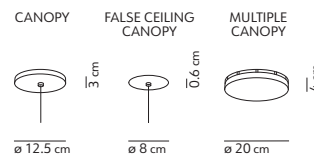

FLOW

Chris Basias / 2022

code	colour	PRICE vat excl.
506428N	● black RAL9005	250 €
500500N	● black RAL9005 - canopy	68 €
500501N	● black RAL9005 - false ceiling canopy	42 €
500517N	● black RAL9005 - multiple canopy max 8 lamps	230 €
LEAF		
506430N	● black RAL9005 - accessory	140 €

feeding	dimnable	certifications	materials
120-240 V	yes	⊕ IP20 CE	glass + metal
light source not included			light direction
1x25W max - G9