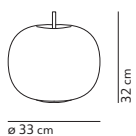

KUSHI 33 TABLE

Alberto Saggia & Valerio Sommella / 2015

code	colour	PRICE vat excl.
K222105N / GB	● black RAL9005	510 €
K222105O / GB	● brass	
K222105R / GB	● copper	

feeding	dimmer	certifications	materials
220-240 / 120 V	yes	□ IP20 CE ENEC Ⓢ	glass + metal
light source not included	light direction		
1x30 W max - E27