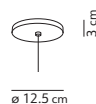

KUSHI XL SUSPENSION

Alberto Saggia & Valerio Sommella / 2015

code colour PRICE vat excl.

K218105N	● black RAL9005	750 €
K218105O	● brass	
K218105R	● copper	

feeding	dimmable	certifications	materials
220-240 / 120 V	yes	⊕ IP20 CE ENEC	glass + metal

light source not included	canopy	light direction
2x70 W max - E27 (E26)	white