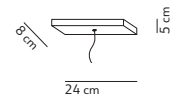

OPYO SUSPENSION

Cristina Celestino / 2019

code	colour	PRICE vat excl.
K350356B	● white RAL9010	420 €
K350356C	● coral RAL3012	
K350356O	● brass	

feeding	dimnable	certifications	materials
220-240 / 120 V	yes	⊕ IP20 CE ENEC	glass + metal

light source not included	canopy	light direction
1x70 W max - E27 (E26)	white