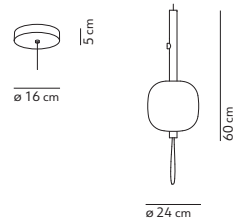

sliding mechanism

press the button - slide up or slide down - release the button to fix the lamp at the desired height

light source included	canopy	light direction
board LED 1x22 W 2700 K - 2346 lm - CRI>90	white or black or red	