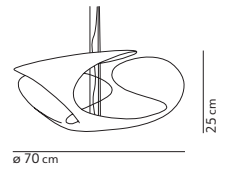

CLOVER

Brodie Neill / 2011

code	colour	PRICE vat excl.
140049LED	white RAL9016	1800 €

feeding	dimmable	certifications	materials
110-240 V	1-10V or Push	⊕ IP20	polyurethane + aluminium
light source included		canopy	light direction
220-240 V: board LED 1x20 W 2700 K - 1980 lm - CRI>90 110-120 V: board LED 1x18 W 2700 K - 1650 lm - CRI>90		white