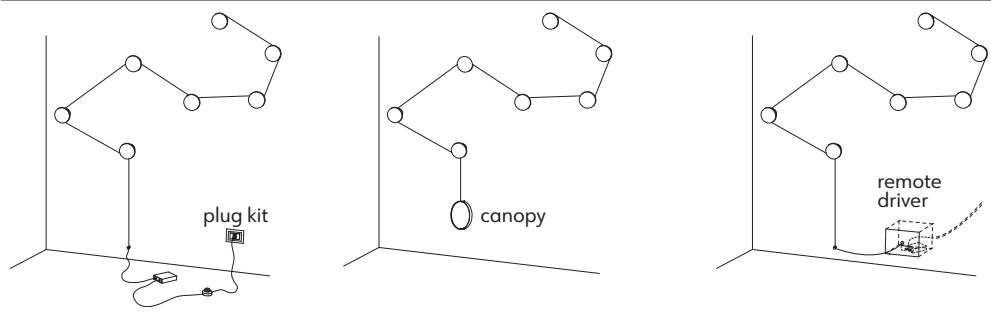

AZOU 7

Chris Basias / 2019

code	colour	PRICE vat excl.
K3454117MB	● white marble - lamp	1350 €
K3454117MN	● black marble - lamp	
K3454117MO	● green onyx - lamp	2350 €
345-PLUGEU / GB	● black - plug kit - dimmer included	160 €
ALI-0003	● driver - dimmable 1-10V or push	105 €
500515N	● black - canopy - driver not included	115 €

feeding	dimmable	certifications	materials
220-240 / 120 V	yes	◆ IP20 CE ENEC lamp ⊕ IP20 CE ENEC lamp + driver □ IP20 CE ENEC lamp + plug kit	metal + marble or onyx

light source included

board LED 7x4.2 W
2700 K - 3150 lm - CRI>90

light direction

installation options

FRAME

Benjamin Hubert / 2011

code	colour	PRICE vat excl.
145050B	● white RAL9010	285 €
145050C	● chrome	340 €

feeding	dimmable	certifications	materials
220-240 / 120 V	yes	⊕ IP20 CE ENEC	aluminium

light source not included

1x150 W max - R7s - L 78 mm

light direction