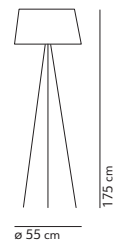

TRIPOD FLOOR

Christophe Pillet / 2002

code	colour	PRICE vat excl.	
K947BIEU / GB	● white	1100 €	
K947BEEU / GB	● ecrù		
K947MOEU / GB	● moka		
feeding	dimmer	certifications	materials
220-240 / 120 V	yes	☐ IP20 CE ENEC	metal + fabric
light source	not included		light direction
3x70 W max - E27 (E26)