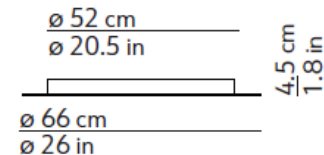

INNERES BALDACHIN

white metal (RAL9010)

ROUND CANOPY 6

ø 66 cm
ø 26 in

ROUND CANOPY 8

ø 66 cm
ø 26 in

ROUND CANOPY 12

ø 66 cm
ø 26 in