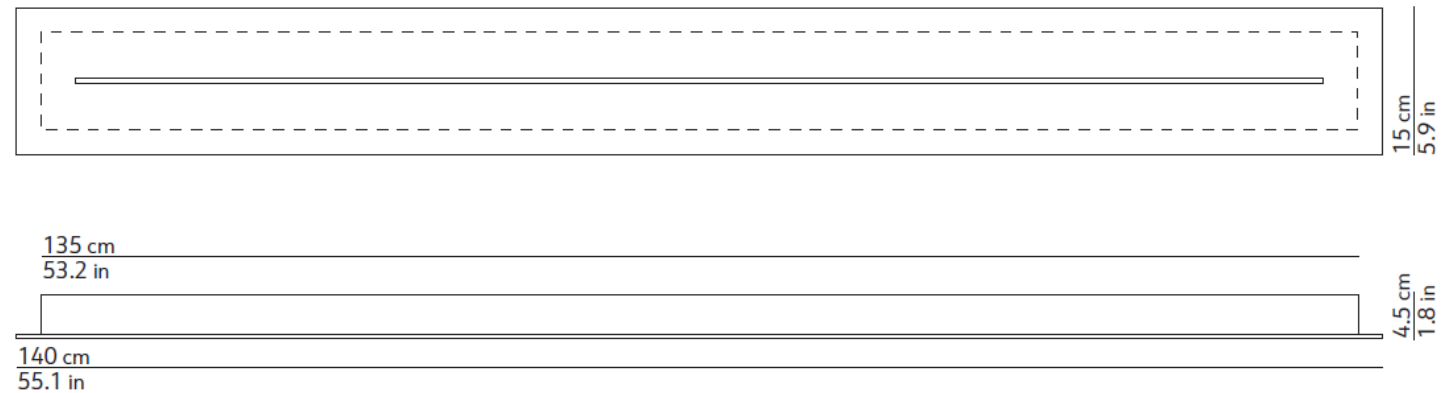

CHANDELIER: LINEAR CANOPY 140

PASSENDE MODELLE

- Dew (2 – 13 max)
- Floob Ceiling (2 - 3 max)
- Kushi 16 suspension (2 – 13 max)
- Kushi 33 suspension (2 – 5 max)
- Kushi XL suspension (2 - 3 max)
- Lannà suspension (2 – 9 max)
- Lilli (2 – 5 max)
- New York 33 (2 – 5 max)
- New York 45 (2 - 3 max)
- Opyo suspension (2 – 8 max)
- Spillo ceiling (2 – 9 max)
- Yuma (2 – 13 max)

BALDACHIN ABDECKUNG

- White metal (RAL 9010) → **VK EUR 610**
- Mirrored metal → **VK EUR 670**

INNERES BALDACHIN

- white metal (RAL9010)