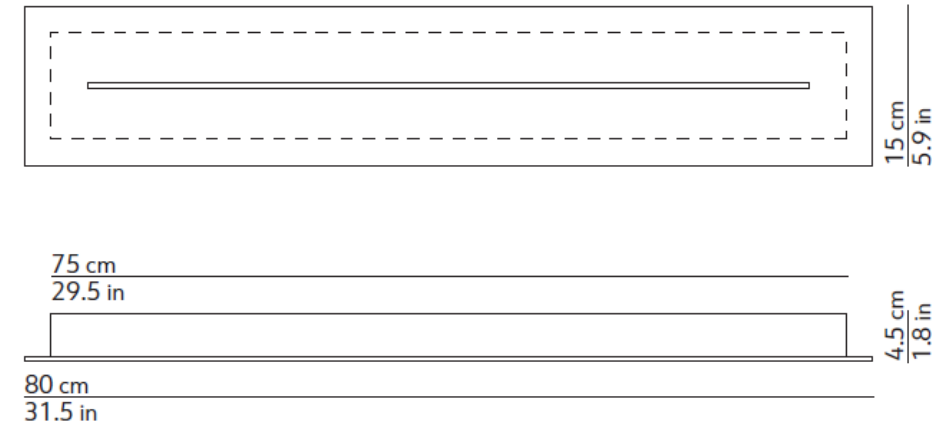

CHANDELIER: LINEAR CANOPY 80

PASSENDE MODELLE.

- Dew (2 – 7 max)
- Floob Ceiling (2 max)
- Kushi 16 suspension (2 – 7 max)
- Kushi 33 suspension (2 – 3 max)
- Kushi XL suspension (2 max)
- Lannà suspension (2 – 5 max)
- Lilli (2 – 3 max)
- New York 33 (2 – 3 max)
- New York 45 (2 max)
- Opyo suspension (2 – 5 max)
- Spillo ceiling (2 – 5 max)
- Yuma (2 – 7 max)

BALDACHIN ABDECKUNG

- Metal weiss (RAL 9010) → **VK EUR 450**
- Gespiegelttes Metall → **VK EUR 520**

INNERES BALDACHIN

Metal weiss (RAL9010)