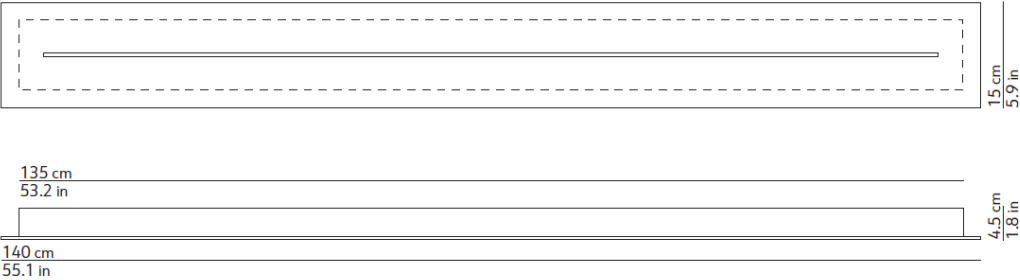

BALDACHINE: LINEAR and RUND