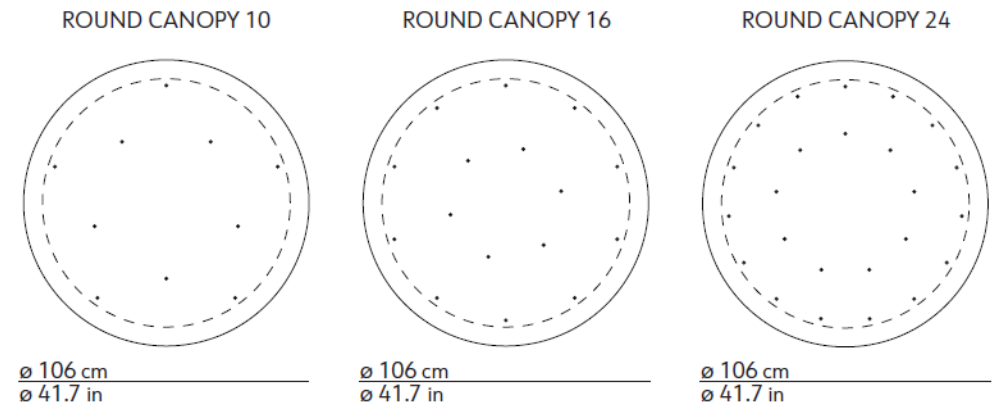

CHANDELIER: RUND CANOPY 106

PASSENDE MODELLE

- Dew (10 – 16 - 24 max), complementary to Dew 5, Dew 7, Dew 9, Dew 15 and Dew 19 already in pricelist
- Floob Ceiling (10 max)
- Kushi 16 suspension (10 – 16 – 24 max)
- Kushi 33 suspension (10 – 16 - 24 max)
- Kushi XL suspension (10 max)
- Lilli (10 – 16 – 24 max)
- New York 33 (10 – 16 – 24 max)
- New York 45 (10 max)
- Opyo suspension (10 – 16 – 24 max)
- Spillo ceiling (10 – 16 – 24 max)
- Yuma (10 – 16 – 24 max)

RUND CANOPY 10

- White metal (RAL 9010) → **VK EUR 790**
- Mirrored metal → **VK EUR 1100**

RUND CANOPY 16

- White metal (RAL 9010) → **VK EUR 890**
- Mirrored metal → **VK EUR 1200**

RUND CANOPY 24

- White metal (RAL 9010) → **VK EUR 990**
- Mirrored metal → **VK EUR 1250**

INNERES BALDACHIN

- white metal (RAL9010)