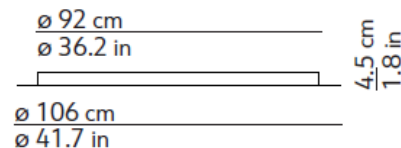

CHANDELIER: RUND CANOPY 106

PASSENDE MODELLE

- Dew (10 – 16 - 24 max), complementary to Dew 5, Dew 7, Dew 9, Dew 15 and Dew 19 already in pricelist
- Floob Ceiling (10 max)
- Kushi 16 suspension (10 – 16 – 24 max)
- Kushi 33 suspension (10 – 16 - 24 max)
- Kushi XL suspension (10 max)
- Lilli (10 – 16 – 24 max)
- New York 33 (10 – 16 – 24 max)
- New York 45 (10 max)
- Opyo suspension (10 – 16 – 24 max)
- Spillo ceiling (10 – 16 – 24 max)
- Yuma (10 – 16 – 24 max)

RUND CANOPY 10

- White metal (RAL 9010) → **VK EUR 790**
- Mirrored metal → **VK EUR 1100**

RUND CANOPY 16

- White metal (RAL 9010) → **VK EUR 890**
- Mirrored metal → **VK EUR 1200**

RUND CANOPY 24

- White metal (RAL 9010) → **VK EUR 990**
- Mirrored metal → **VK EUR 1250**

INNERES BALDACHIN

- white metal (RAL9010)