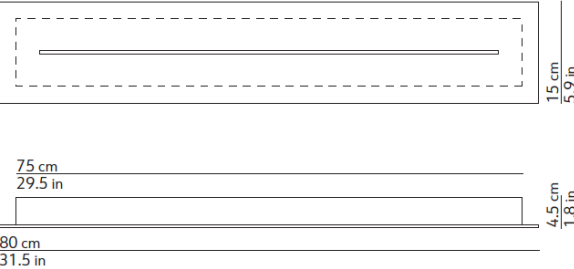

BALDACHINE: LINEAR and RUND