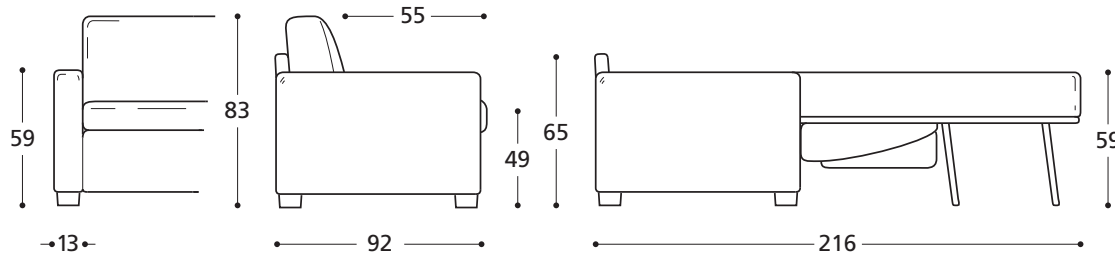

STANDARDVERSION / STANDARD VERSION:

1. Holzfuß, wengéhfarben. 2. Sitzkissen in "POLIDAC". 3. Rückenkissen in "POLIDAC". 4. Matratze, 15/16 cm hoch.
  1. Foot in wenge stained wood. 2. Seat cushions in "POLIDAC". 3. Back cushions in "POLIDAC". 4. Mattress height cm. 15/16