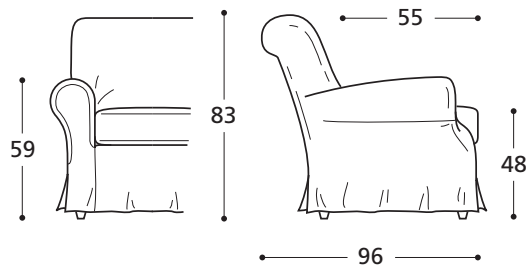

STANDARDVERSION / STANDARD VERSION:

1. Holzfuß. 2. Sitzkissen in "POLIDAC".
  1. Foot in wood. 2. Seat cushions in "POLIDAC".