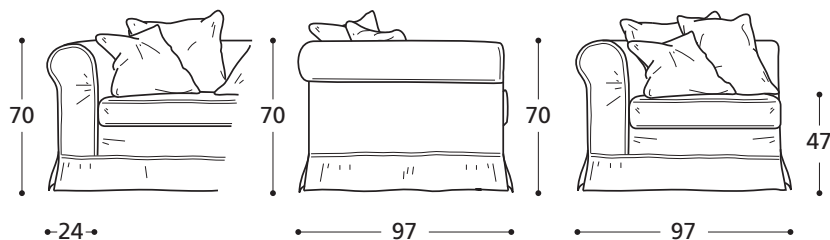

STANDARDVERSION / STANDARD VERSION:

1. Holzfuß. 2. Sitzkissen in "POLIDAC". 3. Rückenkissen in "MOLLA PIUMA".
1. Foot in wood. 2. Seat cushions in "POLIDAC". 3. Back cushions in "MOLLA PIUMA".