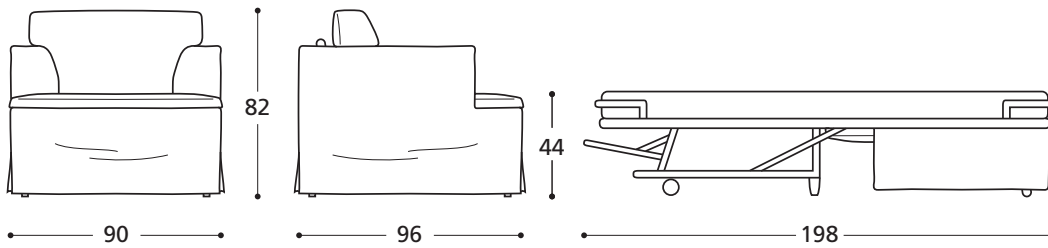

STANDARDVERSION / STANDARD VERSION:

1. Holzfuß. 2. Knauf / Bettfuß in Buche natur. 3. Sitzkissen in "POLIDAC". 4. Rückenkissen in "POLIDAC".
  1. Foot in wood. 2. Knobs / feet in natural wood. 3. Seat cushions in "POLIDAC". 4. Back cushions in "POLIDAC".