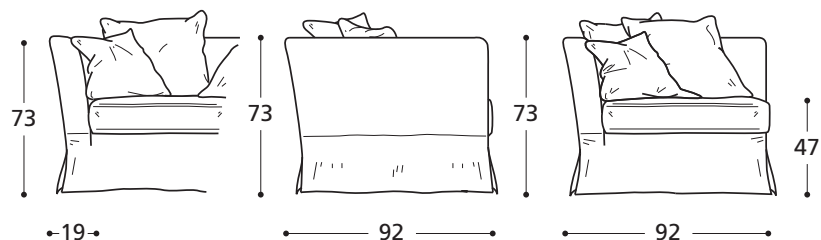

STANDARDVERSION / STANDARD VERSION:

1. Holzfuß. 2. Sitzkissen in "POLIDAC". 3. Rückenkissen in "MOLLA PIUMA".

1. Foot in wood. 2. Seat cushions in "POLIDAC". 3. Back cushions in "MOLLA PIUMA".