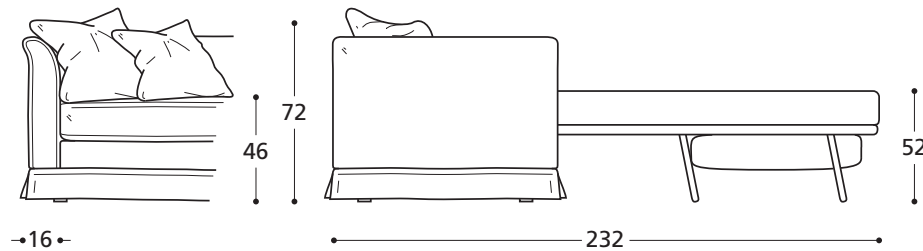

SANTIAGO Schlafsofas / Sofa beds

STANDARDVERSION / STANDARD VERSION:

1. Holzfuß 2. Sitzkissen in "POLIDAC". 3. Kissen in "MOLLA PIUMA". 4. Federkernmatratze H.13 cm.
  1. Foot in wood. 2. Seat cushions in "POLIDAC". 3. Cushions in "MOLLA PIUMA". 4. Spring mattress H.13 cm.