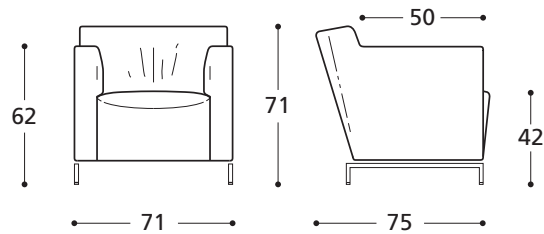

STANDARDVERSION / STANDARD VERSION:

1. Verchromter Metallfuß in Schienenform. 2. Sitzkissen in "POLIDAC".
1. Bridge foot in chrome metal. 2. Seat cushions in "POLIDAC".