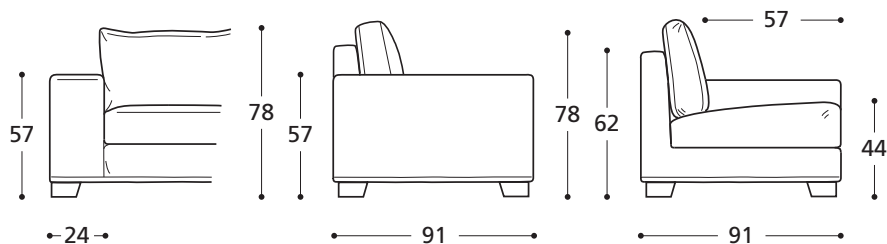

STANDARDVERSION / STANDARD VERSION:

1. Fuß in mokkafarbener Buche. 2. Sitzkissen in "POLIDAC". 3. Rückenkissen in "MOLLA PIUMA".
  1. Natural beech foot moka stained. 2. Seat cushions in "POLIDAC". 3. Back cushions in "MOLLA PIUMA".