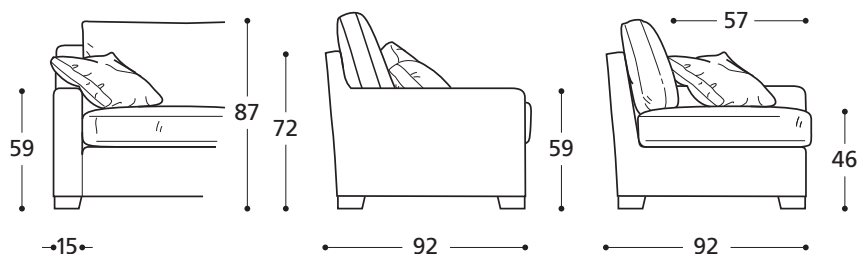

STANDARDVERSION / STANDARD VERSION:

1. Fuß in mokkafarbener Buche. 2. Sitzkissen in "POLIDAC". 3. Rückenkissen in "MOLLA PIUMA". 4. Armlehnenkissen in "MOLLA PIUMA".
1. Natural beech foot moka stained. 2. Seat cushions in "POLIDAC". 3. Back cushions in "MOLLA PIUMA". 4. Arm cushions in "MOLLA PIUMA".