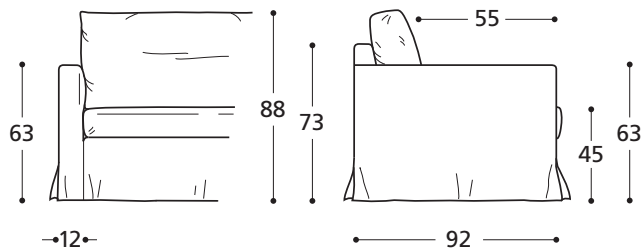

STANDARDVERSION / STANDARD VERSION:

1. Holzfuß. 2. Sitzkissen in "POLIPIUMA SLIM". 3. Rückenkissen in "MOLLA PIUMA".
1. Foot in wood. 2. Seat cushions in "POLIPIUMA SLIM". 3. Back cushions in "MOLLA PIUMA".