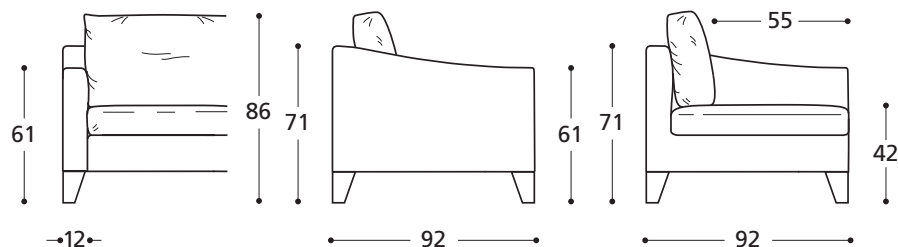

STANDARDVERSION / STANDARD VERSION:

1. Wenghefarbener Holzfuß, 15 cm hoch. 2. Sitzkissen in "POLIPIUMA SLIM". 3. Rückenkissen in "MOLLA PIUMA".
1. Wenge-stained wooden feet h. cm. 15. 2. Seat cushions in "POLIPIUMA SLIM". 3. Back cushions in "MOLLA PIUMA".