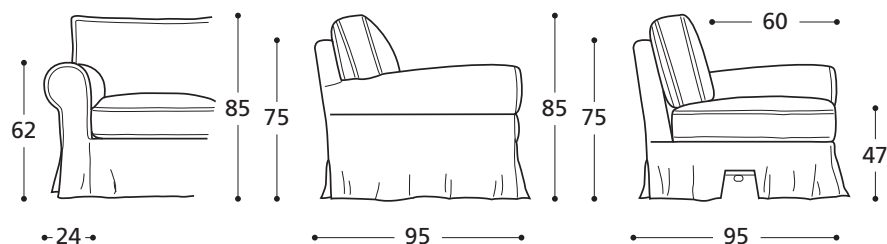

STANDARDVERSION / STANDARD VERSION:

1. Holzfuß. 2. Sitzkissen in "POLIDAC". 3. Rückenkissen in "MOLLA PIUMA".
1. Foot in wood. 2. Seat cushions in "POLIDAC". 3. Back cushions in "MOLLA PIUMA".