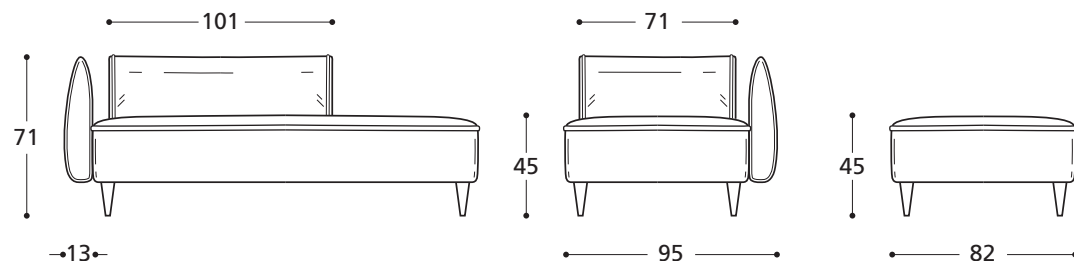

STANDARDVERSION / STANDARD VERSION:

1. Holzfuß, wenghéfarben, 15 cm hoch. 2. Sitzkissen in "POLIACTIVE". 3. Rückenkissen in "POLIDAC".
1. Foot in wenge stained wood h. 15 cm. 2. Seat cushions in "POLIACTIVE". 3. Back cushions in "POLIDAC".