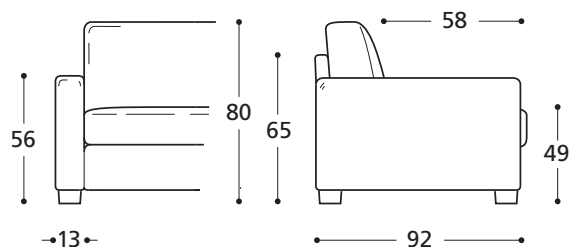

STANDARDVERSION / STANDARD VERSION:

1. Holzfuß, wenghéfarben. 2. Sitzkissen in "POLIDAC". 3. Rückenkissen in "POLIDAC" nicht abnehmbare.
1. Foot in wenge stained wood. 2. Seat cushions in "POLIDAC". 3. Back cushions in "POLIDAC" non removable.