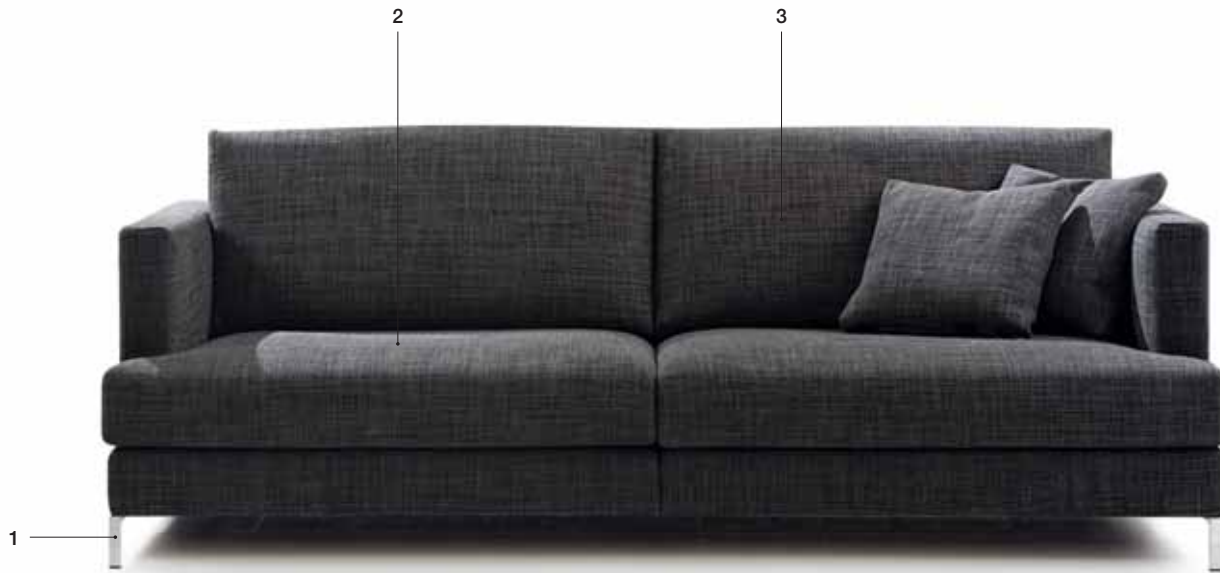

SOFA / SOFA

STANDARDVERSION / STANDARD VERSION:

1. Verchromter Metallfuß in Schienenform. 2. Sitzkissen in "POLIDAC". 3. Rückenkissen in "POLIDAC".
1. Bridge foot in chrome metal. 2. Seat cushions in "POLIDAC". 3. Back cushions in "POLIDAC".