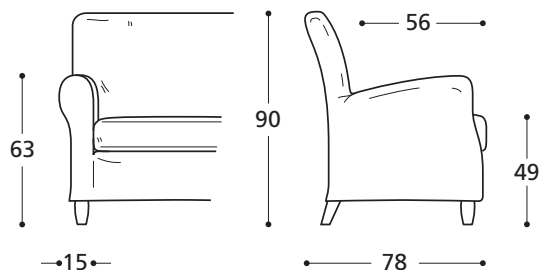

STANDARDVERSION / STANDARD VERSION:

1. Holzfuß, wenghéfarben. 2. Sitzkissen in "POLIDAC".
1. Foot in wenge stained wood. 2. Seat cushions in "POLIDAC".