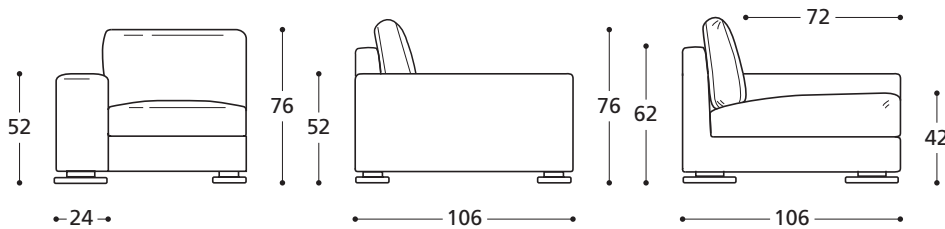

STANDARDVERSION / STANDARD VERSION:

1. 5-cm-flacher verchromter Metallfuß. 2. Sitzkissen in "POLIDAC". 3. Rückenkissen in "POLIDAC".
  1. Small polished steel foot h. cm. 5. 2. Seat cushions in "POLIDAC". 3. Back cushions in "POLIDAC".