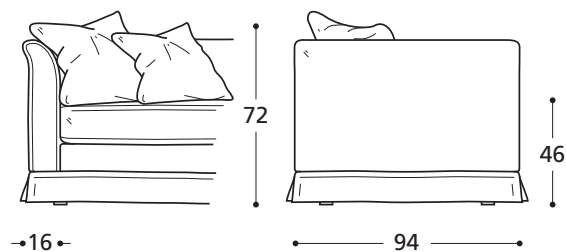

SANTIAGO Zustellsofas / Fixed elements

STANDARDVERSION / STANDARD VERSION:

1. Holzfuß 2. Sitzkissen in "POLIDAC". 3. Kissen in "MOLLA PIUMA".
  1. Foot in wood. 2. Back cushions in "POLIDAC". 3. Cushions in "MOLLA PIUMA".