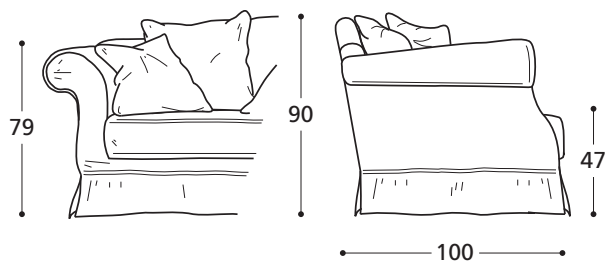

STANDARDVERSION / STANDARD VERSION:

1. Holzfuß. 2. Sitzkissen in "POLIDAC". 3. Rückenkissen in "MOLLA PIUMA".
1. Foot in wood. 2. Seat cushions in "POLIDAC". 3. Back cushions in "MOLLA PIUMA".