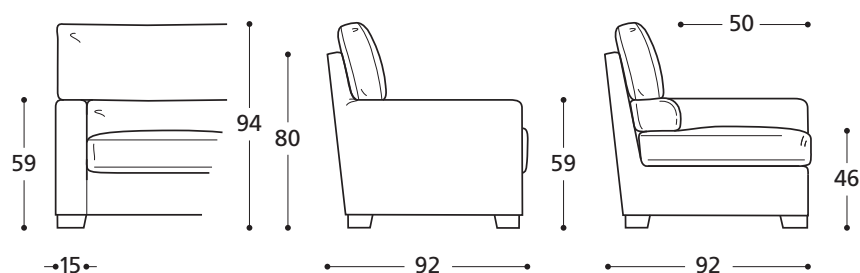

STANDARDVERSION / STANDARD VERSION:

1. Fuß in mokkafarbener Buche. 2. Sitzkissen in "POLIDAC". 3. Rückenkissen in "POLIDAC".
1. Natural beech foot moka stained. 2. Seat cushions in "POLIDAC". 3. Back cushions in "POLIDAC".