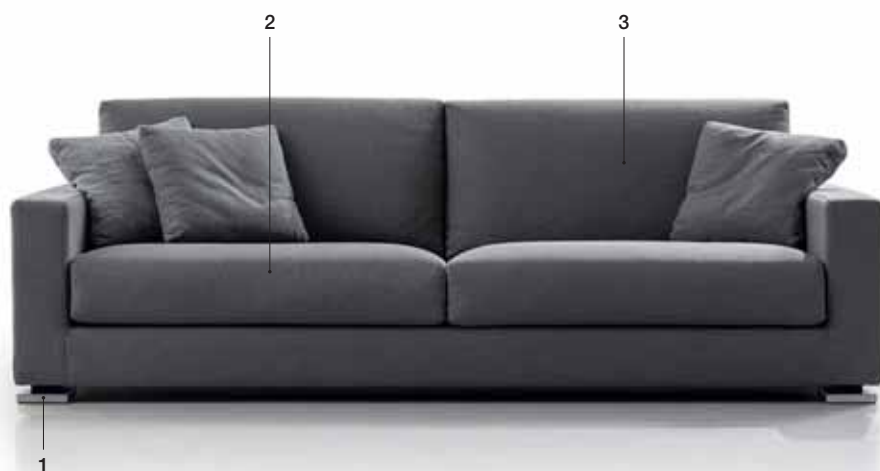

LARA 91 mittlere Armlehne / medium arm

STANDARDVERSION / STANDARD VERSION:

1. 5-cm-flacher verchromter Metallfuß. 2. Sitzkissen in "POLIDAC". 3. Rückenkissen in "POLIDAC".
1. Small polished steel foot h. cm. 5. 2. Seat cushions in "POLIDAC". 3. Back cushions in "POLIDAC".