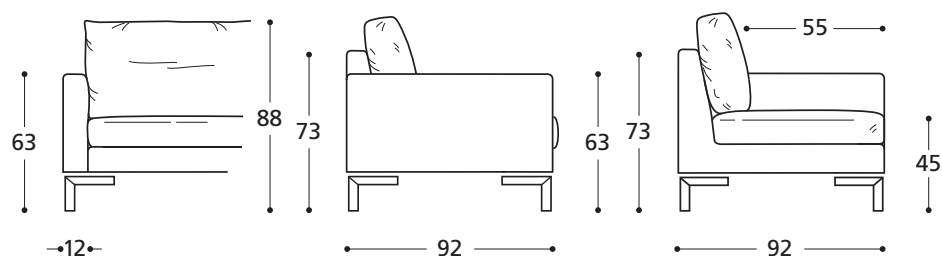

STANDARDVERSION / STANDARD VERSION:

1. Verchromter Metallfuß. 2. Sitzkissen in "POLIPIUMA SLIM". 3. Rückenkissen in "MOLLA PIUMA".
1. Chrome-plated metal foot. 2. Seat cushions in "POLIPIUMA SLIM". 3. Back cushions in "MOLLA PIUMA".