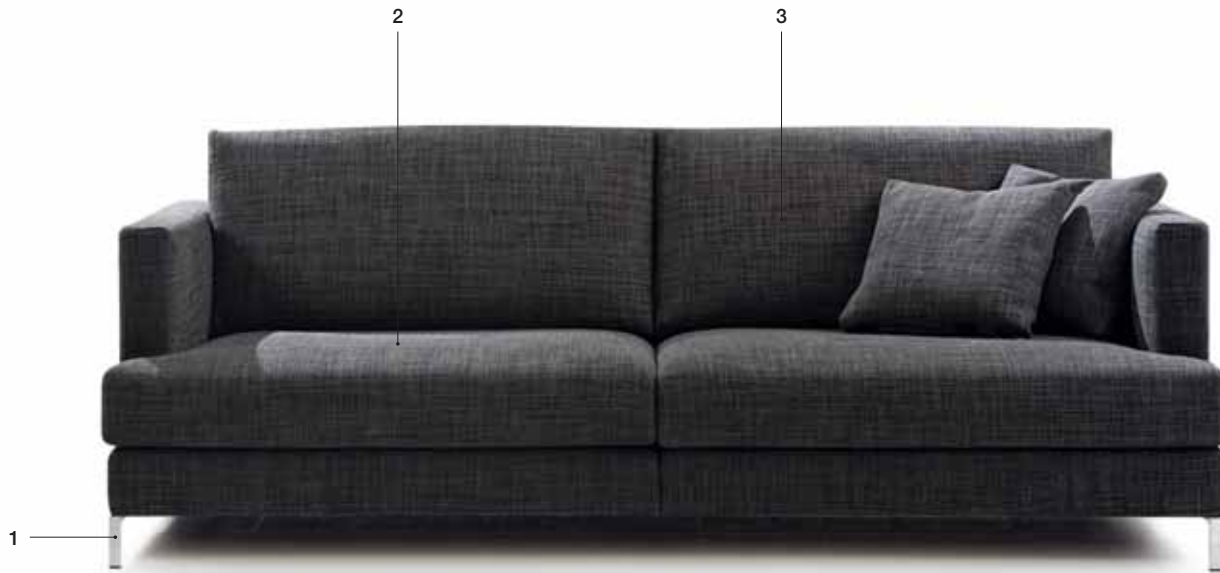

SOFA / SOFA

STANDARDVERSION / STANDARD VERSION:

1. Verchromter Metallfuß in Schienenform. 2. Sitzkissen in "POLIDAC". 3. Rückenkissen in "POLIDAC".
1. Bridge foot in chrome metal. 2. Seat cushions in "POLIDAC". 3. Back cushions in "POLIDAC".