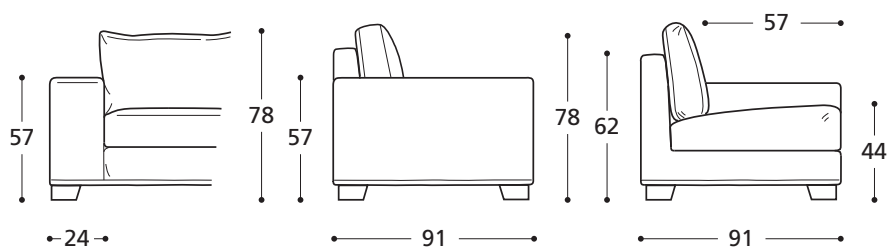

STANDARDVERSION / STANDARD VERSION:

1. Fuß in mokkafarbener Buche. 2. Sitzkissen in "POLIDAC". 3. Rückenkissen in "MOLLA PIUMA".
  1. Natural beech foot moka stained. 2. Seat cushions in "POLIDAC". 3. Back cushions in "MOLLA PIUMA".