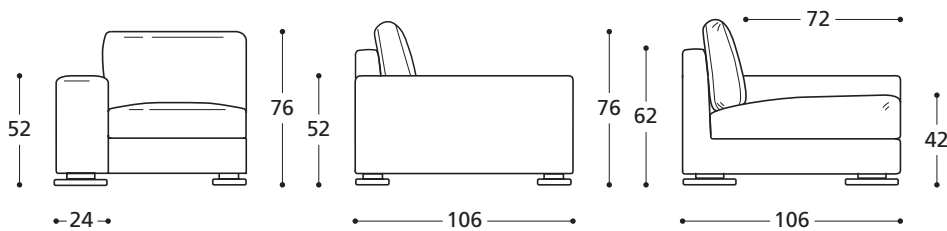

STANDARDVERSION / STANDARD VERSION:

1. 5-cm-flacher verchromter Metallfuß. 2. Sitzkissen in "POLIDAC". 3. Rückenkissen in "POLIDAC".
1. Small polished steel foot h. cm. 5. 2. Seat cushions in "POLIDAC". 3. Back cushions in "POLIDAC".