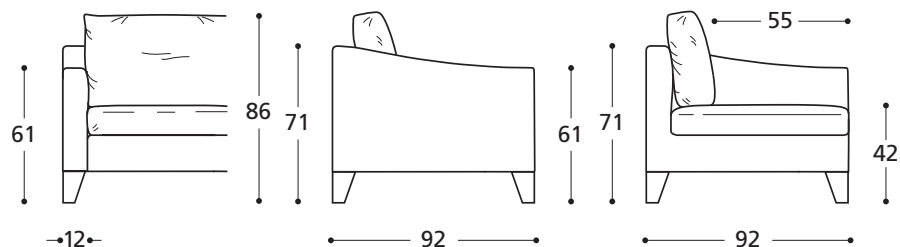

STANDARDVERSION / STANDARD VERSION:

1. Wenghefarbener Holzfuß, 15 cm hoch. 2. Sitzkissen in "POLIPIUMA SLIM". 3. Rückenkissen in "MOLLA PIUMA".
1. Wenge-stained wooden feet h. cm. 15. 2. Seat cushions in "POLIPIUMA SLIM". 3. Back cushions in "MOLLA PIUMA".