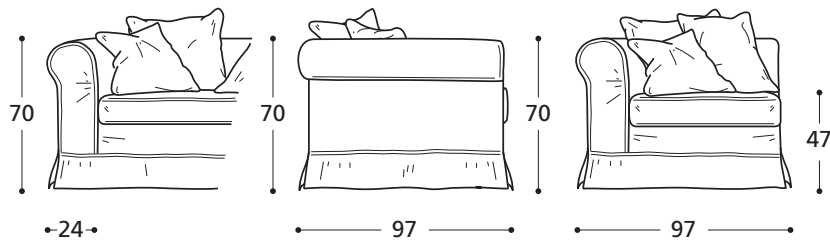

STANDARDVERSION / STANDARD VERSION:

1. Holzfuß. 2. Sitzkissen in "POLIDAC". 3. Rückenkissen in "MOLLA PIUMA".
1. Foot in wood. 2. Seat cushions in "POLIDAC". 3. Back cushions in "MOLLA PIUMA".