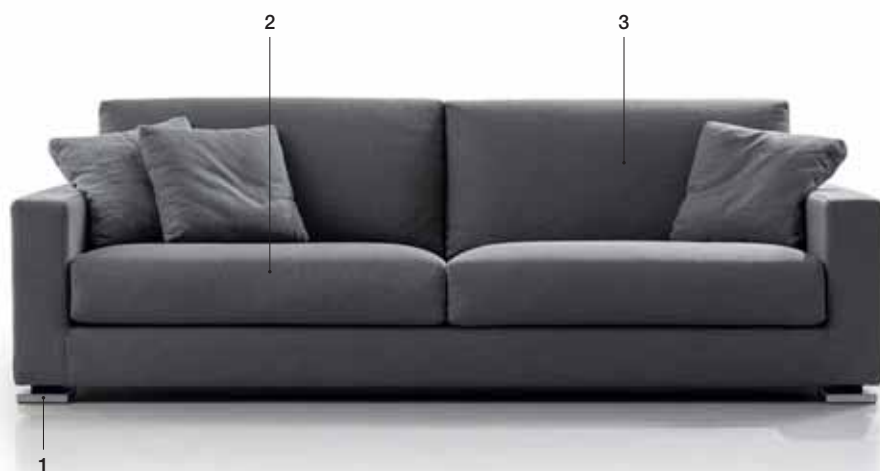

LARA 91 mittlere Armlehne / medium arm

STANDARDVERSION / STANDARD VERSION:

1. 5-cm-flacher verchromter Metallfuß. 2. Sitzkissen in "POLIDAC". 3. Rückenkissen in "POLIDAC".
1. Small polished steel foot h. cm. 5. 2. Seat cushions in "POLIDAC". 3. Back cushions in "POLIDAC".