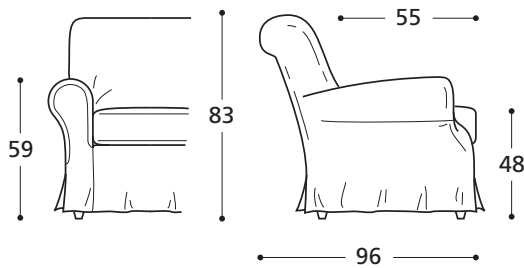

STANDARDVERSION / STANDARD VERSION:

1. Holzfuß. 2. Sitzkissen in "POLIDAC".
  1. Foot in wood. 2. Seat cushions in "POLIDAC".