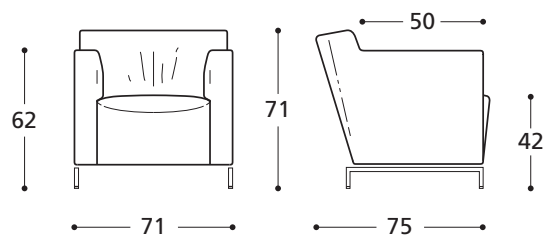

STANDARDVERSION / STANDARD VERSION:

1. Verchromter Metallfuß in Schienenform. 2. Sitzkissen in "POLIDAC".
1. Bridge foot in chrome metal. 2. Seat cushions in "POLIDAC".