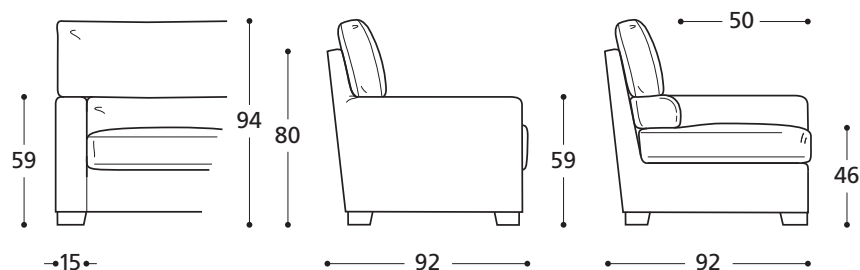

STANDARDVERSION / STANDARD VERSION:

1. Fuß in mokkafarbener Buche. 2. Sitzkissen in "POLIDAC". 3. Rückenkissen in "POLIDAC".
1. Natural beech foot moka stained. 2. Seat cushions in "POLIDAC". 3. Back cushions in "POLIDAC".