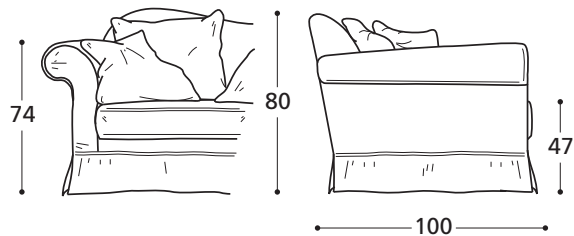

STANDARDVERSION / STANDARD VERSION:

1. Holzfuß. 2. Sitzkissen in "POLIDAC". 3. Rückenkissen in "MOLLA PIUMA".
1. Foot in wood. 2. Seat cushions in "POLIDAC". 3. Back cushions in "MOLLA PIUMA".