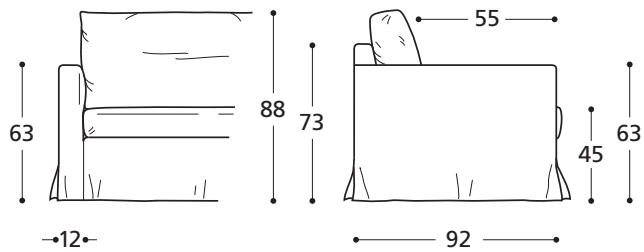

STANDARDVERSION / STANDARD VERSION:

1. Holzfuß. 2. Sitzkissen in "POLIPIUMA SLIM". 3. Rückenkissen in "MOLLA PIUMA".
1. Foot in wood. 2. Seat cushions in "POLIPIUMA SLIM". 3. Back cushions in "MOLLA PIUMA".