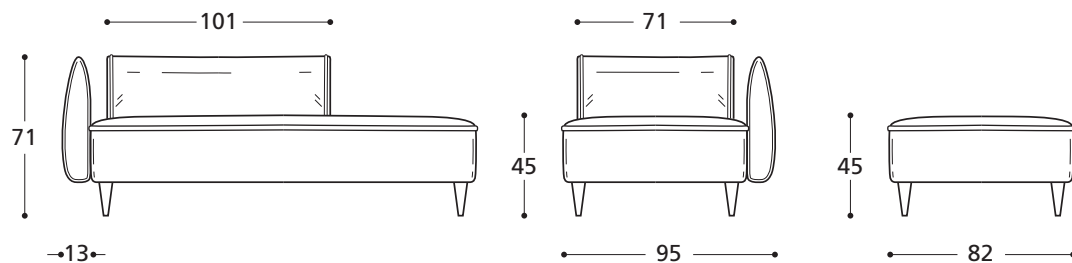

STANDARDVERSION / STANDARD VERSION:

1. Holzfuß, wenghéfarben, 15 cm hoch. 2. Sitzkissen in "POLIDAC". 3. Rückenkissen in "POLIDAC".
1. Foot in wenge stained wood h. 15 cm. 2. Seat cushions in "POLIDAC". 3. Back cushions in "POLIDAC".