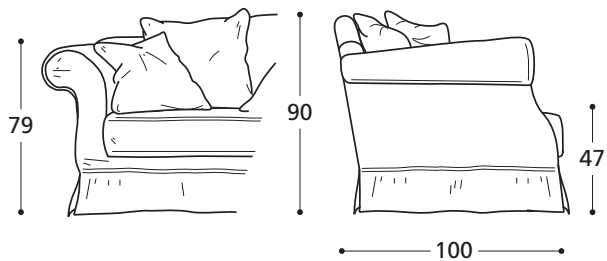

STANDARDVERSION / STANDARD VERSION:

1. Holzfuß. 2. Sitzkissen in "POLIDAC". 3. Rückenkissen in "MOLLA PIUMA".
1. Foot in wood. 2. Seat cushions in "POLIDAC". 3. Back cushions in "MOLLA PIUMA".