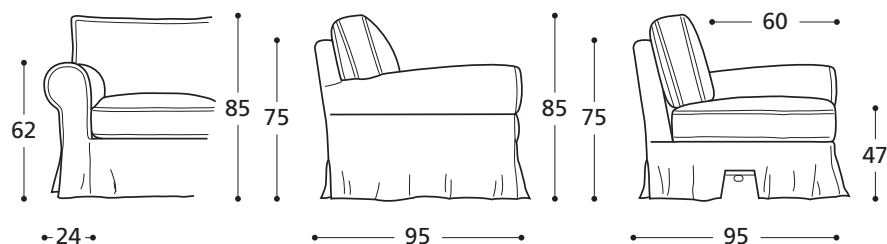

STANDARDVERSION / STANDARD VERSION:

1. Holzfuß. 2. Sitzkissen in "POLIDAC". 3. Rückenkissen in "MOLLA PIUMA".

1. Foot in wood. 2. Seat cushions in "POLIDAC". 3. Back cushions in "MOLLA PIUMA".